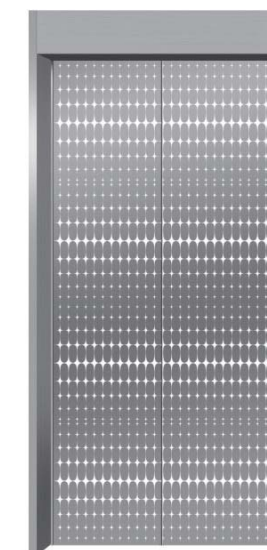

显示：LCD普通液晶显示屏

Lift-car walls: colored steel sheet

Ceiling ornament: hairline stainless steel, flat lamp

Car operation panel: mirror finished stainless steel

Floor: PVC marbling floor

Display: ordinary LED screen

显示：LCD真彩液晶显示屏

Lift-car walls: colored steel sheet, titanium mirror decoration, glass mirror

Ceiling ornament: colored steel sheet, titanium mirror decoration, canister light

Car operation panel: mirror finished stainless steel

显示：LCD真彩液晶显示屏

Lift-car walls: titanium hairline and titanium mirror finished stainless steel

Ceiling ornament: titanium hairline with LED panel light

Car operation panel: titanium mirror finished stainless steel

Floor: marble parquet floor board

Display: true color LCD screen

厅门配置 HOISTWAY DOOR

XD-ZM01
彩饰钢板
Colored steel sheet

XD-ZM02
镜面不锈钢
Mirror finished stainless steel

XD-ZM03
镜面不锈钢饰刻
Mirror ornaments finished stainless steel