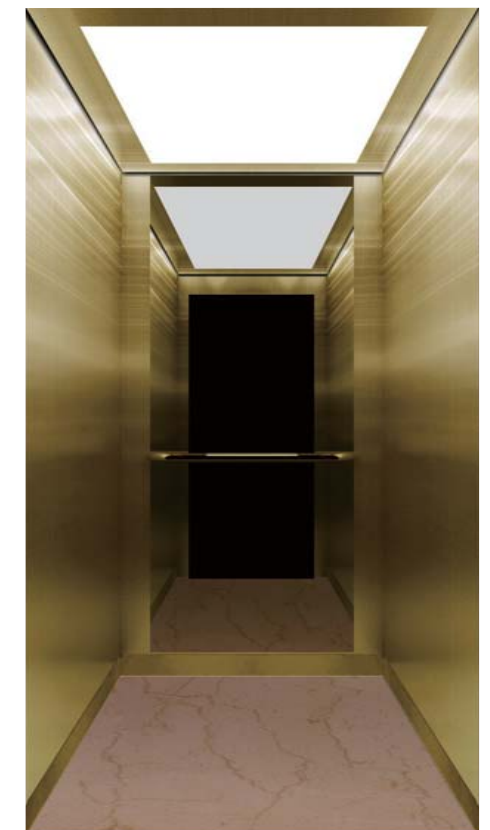

显示：LCD普通液晶显示屏

Lift-car walls: colored steel sheet

Ceiling ornament: hairline stainless steel, flat lamp

Car operation panel: mirror finished stainless steel

Floor: PVC marbling floor

Display: ordinary LED screen

显示：LCD真彩液晶显示屏

Lift-car walls: colored steel sheet, titanium mirror decoration, glass mirror

Ceiling ornament: colored steel sheet, titanium mirror decoration, canister light

Car operation panel: mirror finished stainless steel

Floor: marble parquet floor board

Display: true color LCD screen

靓丽时尚 (XD-ZJ03)

Beautiful and fashionable

轿壁：钛金发纹、钛金镜面不锈钢

顶饰：钛金发纹LED平板灯

操纵箱：钛金镜面不锈钢

地板：大理石拼花地板

显示：LCD真彩液晶显示屏

Lift-car walls: titanium hairline and titanium mirror finished stainless steel

Ceiling ornament: titanium hairline with LED panel light

Car operation panel: titanium mirror finished stainless steel