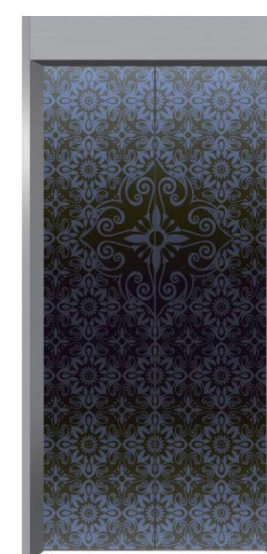

XD-ZM02
镜面不锈钢
Mirror finished stainless steel

XD-ZM05
钢板印花
Steel sheet with printings